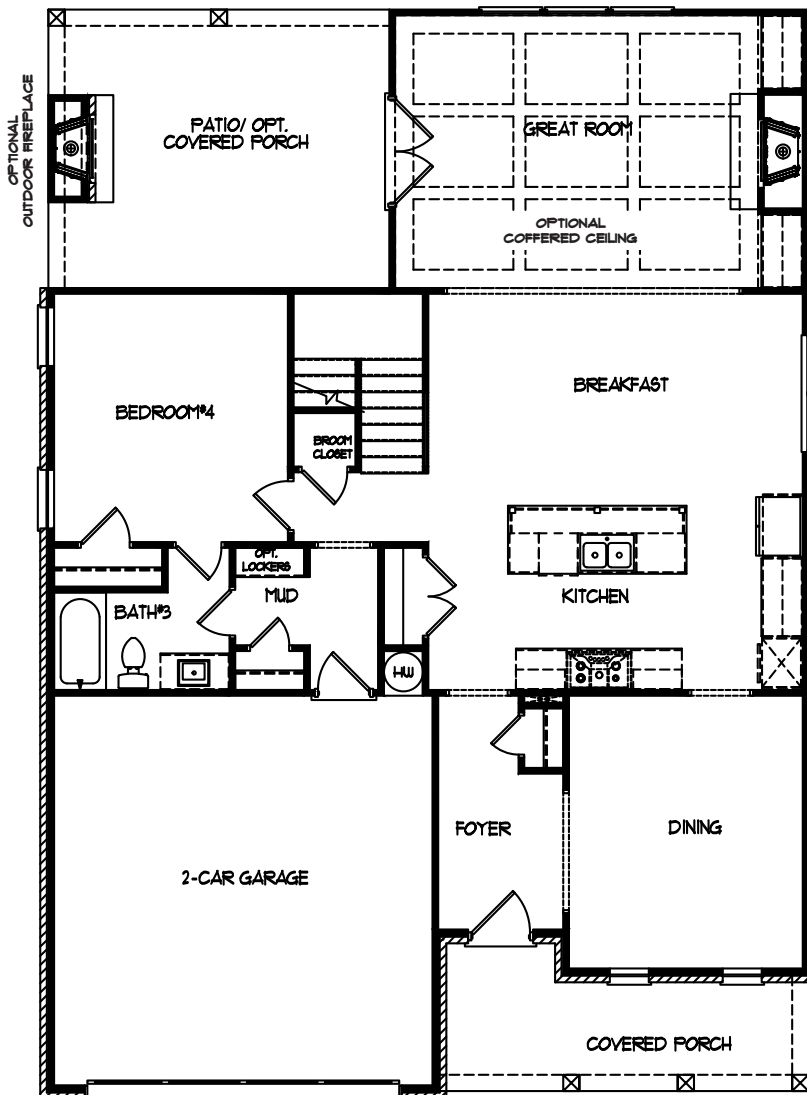

KENNEDY PRESERVE

The Maddox
4 BD | 3 BA | 2,692 SQ. FT.

ELEVATION B

ELEVATION A

ELEVATION C

ELEVATION D

WALKER
ANDERSON 

KENNEDY PRESERVE

The Maddox MAIN LEVEL

STAIRS ON
BASEMENT

WALKER
ANDERSON 

KENNEDY PRESERVE

The Maddox UPPER LEVEL

OPTIONAL
SUPER SHOWER

WALKER
ANDERSON 

KENNEDY PRESERVE

The Maddox BASEMENT LEVEL

WALKER
ANDERSON 