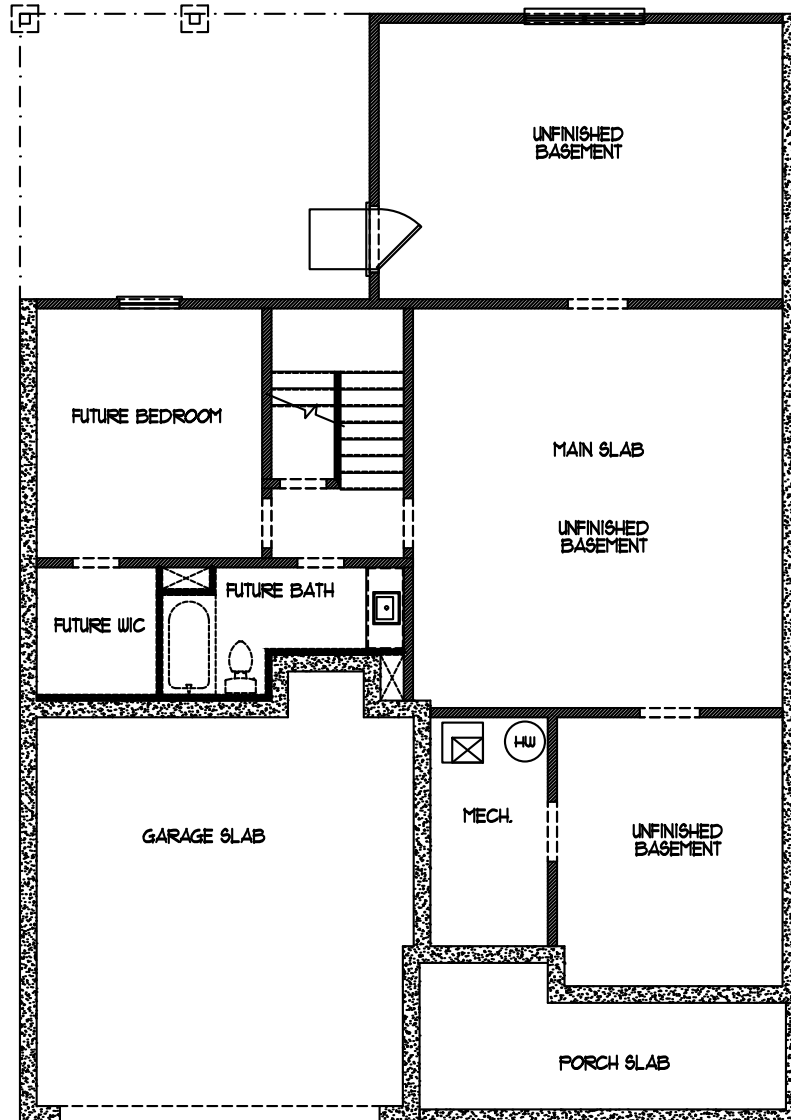

KENNEDY PRESERVE

The Maddox
4 BD | 3 BA | 2,692 SQ. FT.

ELEVATION B

ELEVATION A

ELEVATION C

ELEVATION D

WALKER
ANDERSON 

KENNEDY PRESERVE

The Maddox MAIN LEVEL

STAIRS ON
BASEMENT

WALKER
ANDERSON 

KENNEDY PRESERVE

The Maddox UPPER LEVEL

OPTIONAL
SUPER SHOWER

WALKER
ANDERSON 

KENNEDY PRESERVE

The Maddox BASEMENT LEVEL

WALKER
ANDERSON 