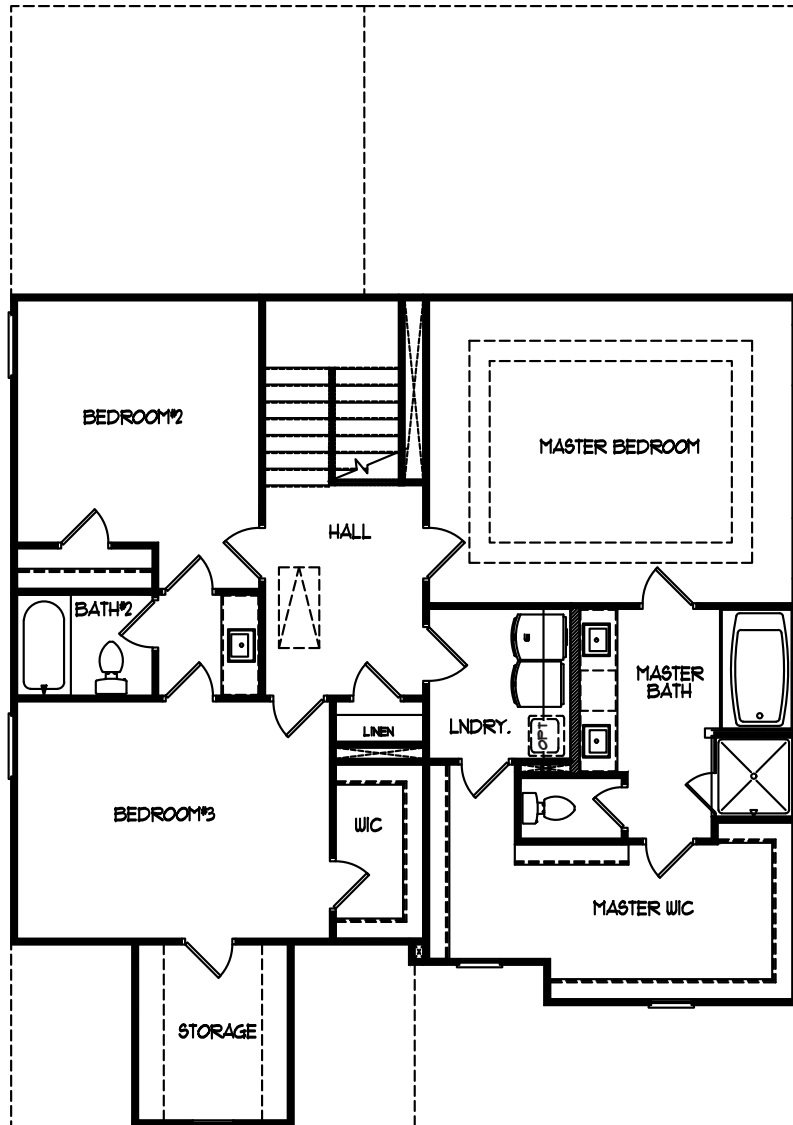

KENNEDY PRESERVE

The Maddox
4 BD | 3 BA | 2,692 SQ. FT.

ELEVATION B

ELEVATION A

ELEVATION C

ELEVATION D

WALKER
ANDERSON 

KENNEDY PRESERVE

The Maddox MAIN LEVEL

STAIRS ON
BASEMENT

WALKER
ANDERSON 

KENNEDY PRESERVE

The Maddox UPPER LEVEL

OPTIONAL
SUPER SHOWER

WALKER
ANDERSON 

KENNEDY PRESERVE

The Maddox BASEMENT LEVEL

WALKER
ANDERSON 