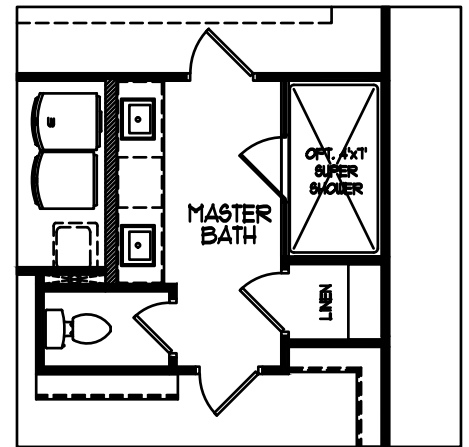

KENNEDY PRESERVE

The Maddox
4 BD | 3 BA | 2,692 SQ. FT.

ELEVATION B

ELEVATION A

ELEVATION C

ELEVATION D

WALKER
ANDERSON 

KENNEDY PRESERVE

The Maddox MAIN LEVEL

STAIRS ON
BASEMENT

WALKER
ANDERSON 

KENNEDY PRESERVE

The Maddox UPPER LEVEL

OPTIONAL
SUPER SHOWER

WALKER
ANDERSON 

KENNEDY PRESERVE

The Maddox BASEMENT LEVEL

WALKER
ANDERSON 