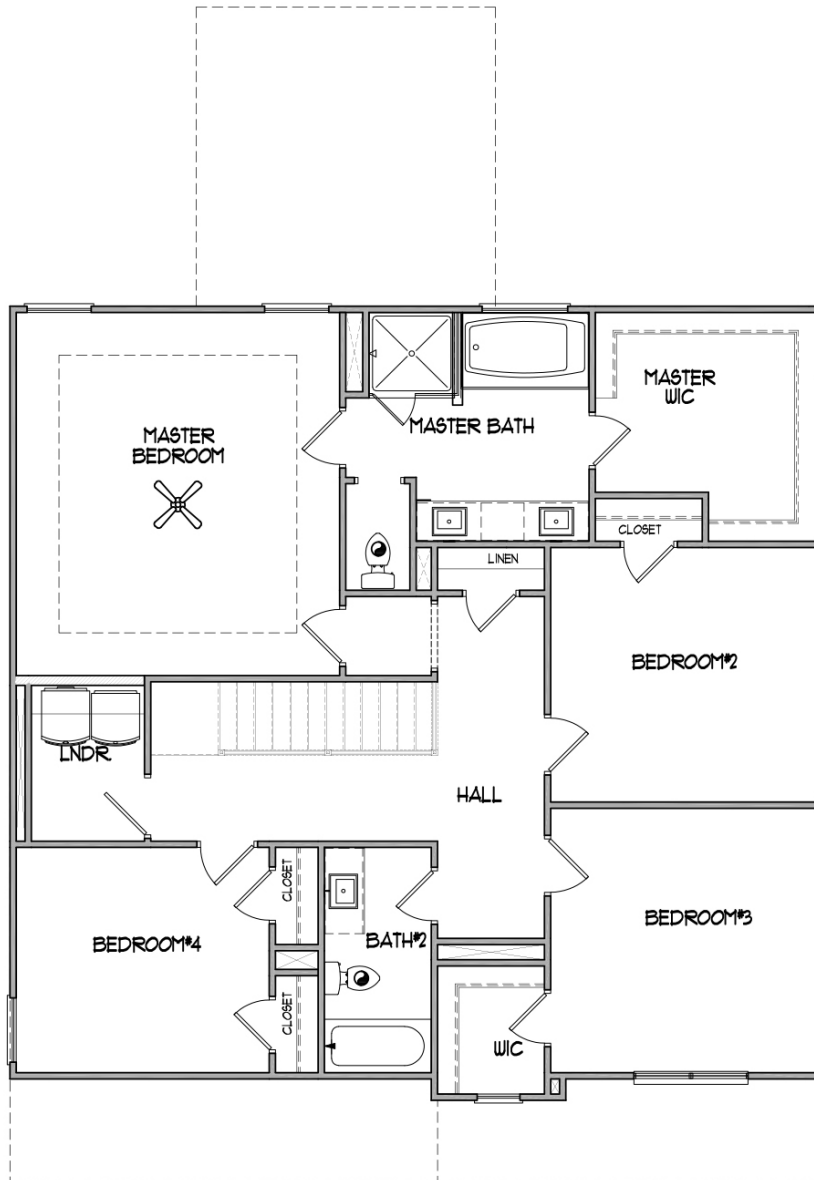

BRYANT MEADOWS

The Baxley

4 BD | 2.5 BA | 2,417 SQ. FT.

ELEVATION A

ELEVATION B

ELEVATION C

ELEVATION D

WALKER
ANDERSON 

BRYANT MEADOWS

The Baxley MAIN LEVEL

WALKER
ANDERSON 

BRYANT MEADOWS

The Baxley UPPER LEVEL

WALKER
ANDERSON 