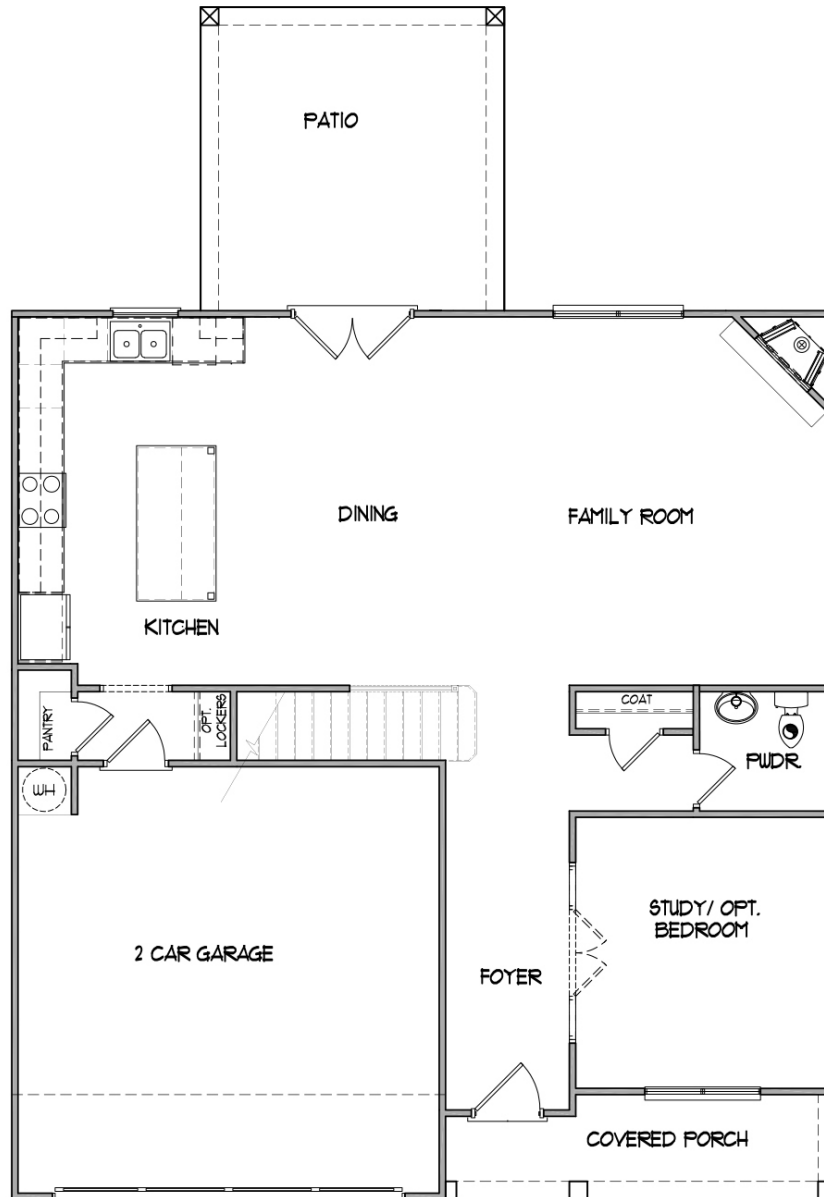

BRYANT MEADOWS

The Baxley

4 BD | 2.5 BA | 2,417 SQ. FT.

ELEVATION A

ELEVATION B

ELEVATION C

ELEVATION D

WALKER
ANDERSON 

BRYANT MEADOWS

The Baxley MAIN LEVEL

WALKER
ANDERSON 

BRYANT MEADOWS

The Baxley UPPER LEVEL

WALKER
ANDERSON 